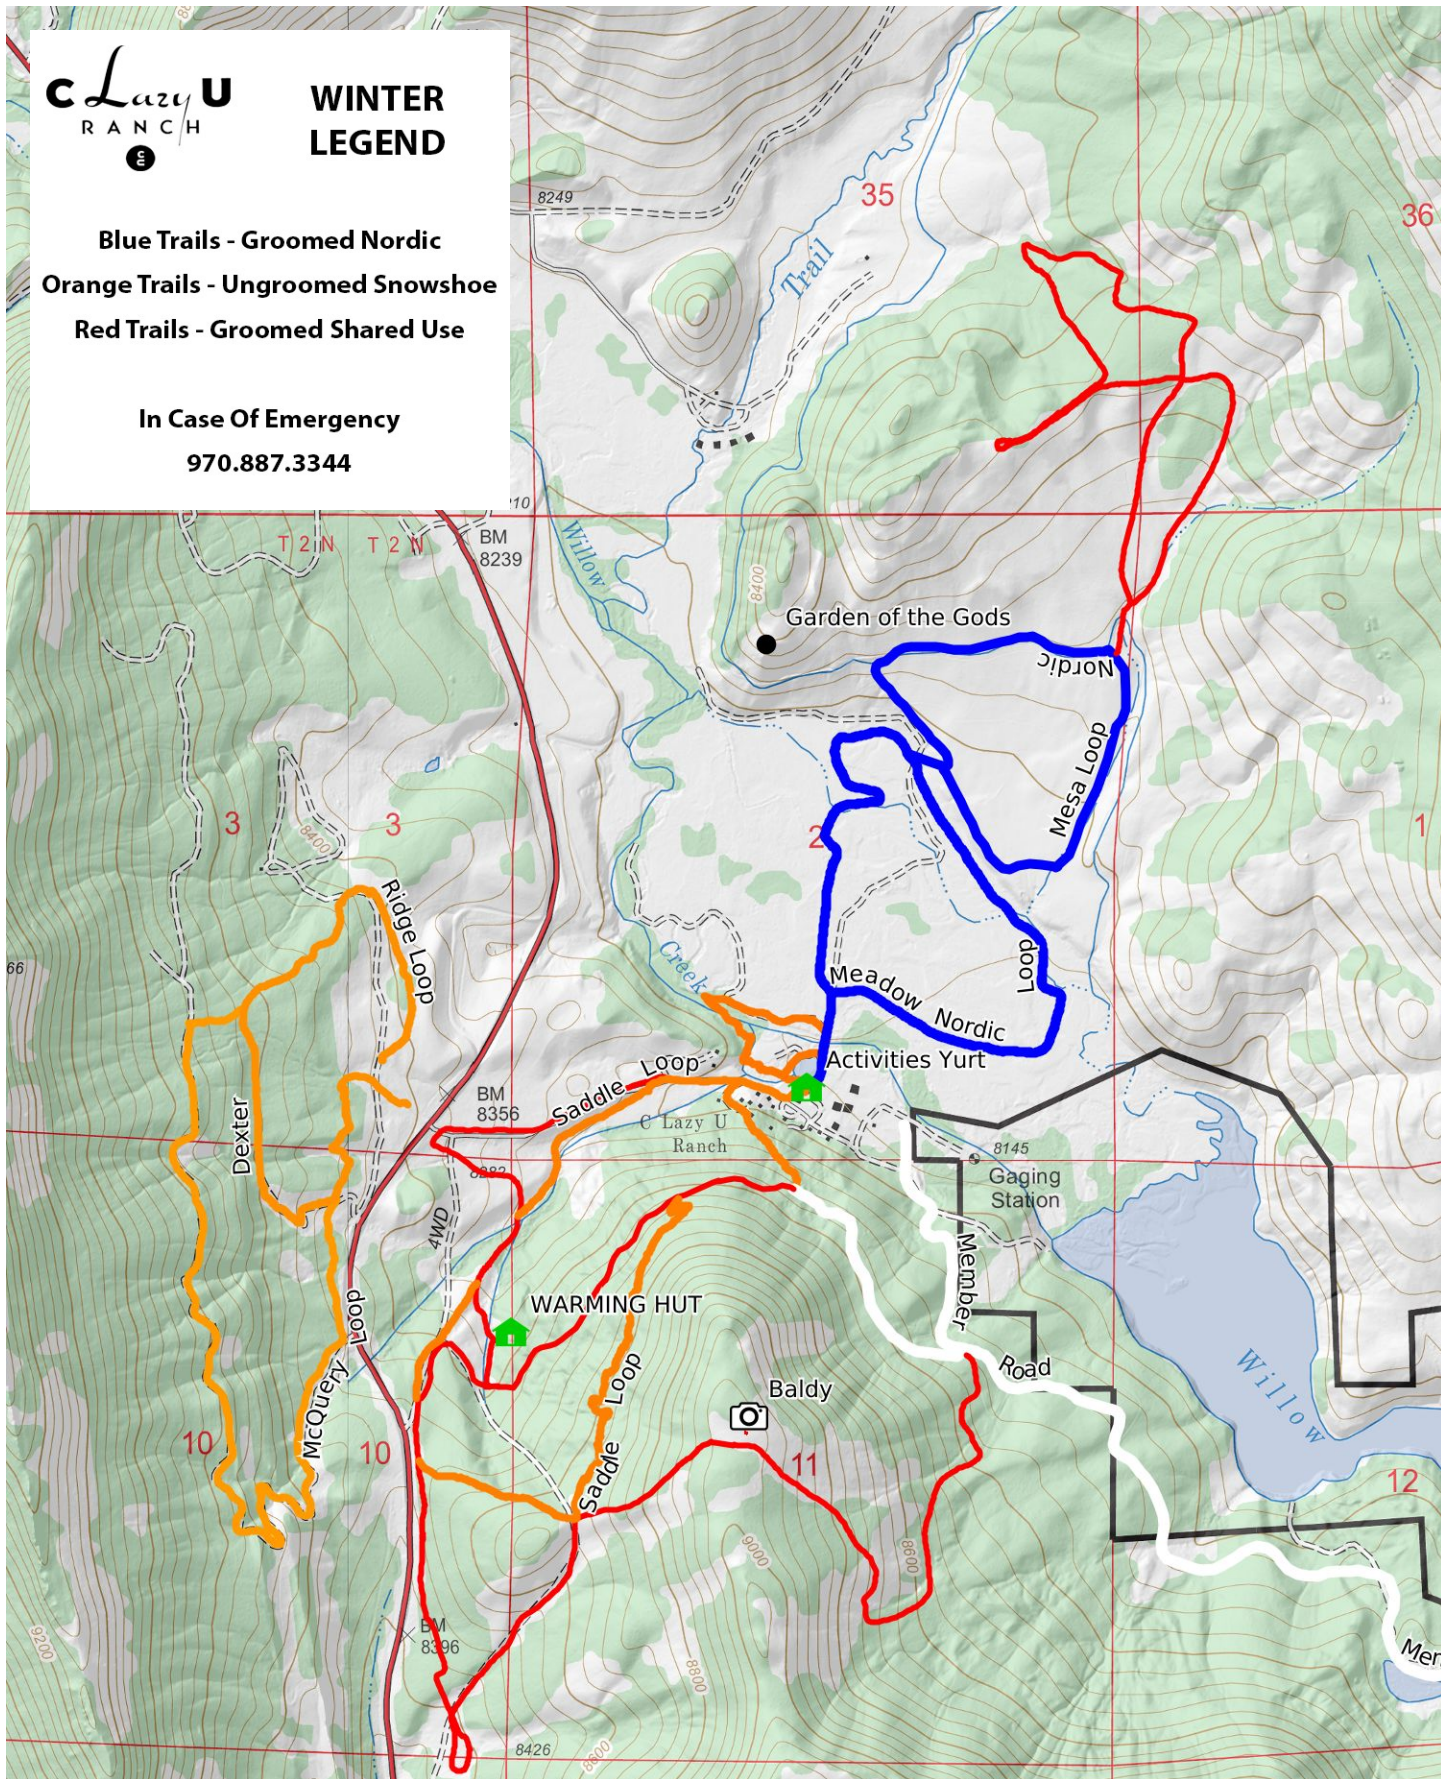

WINTER LEGEND

- Blue Trails - Groomed Nordic
- Orange Trails - Ungroomed Snowshoe
- Red Trails - Groomed Shared Use

In Case Of Emergency
970.887.3344

Winter Trail Map 1/13/2022

WGS84

UTM Zone 13T