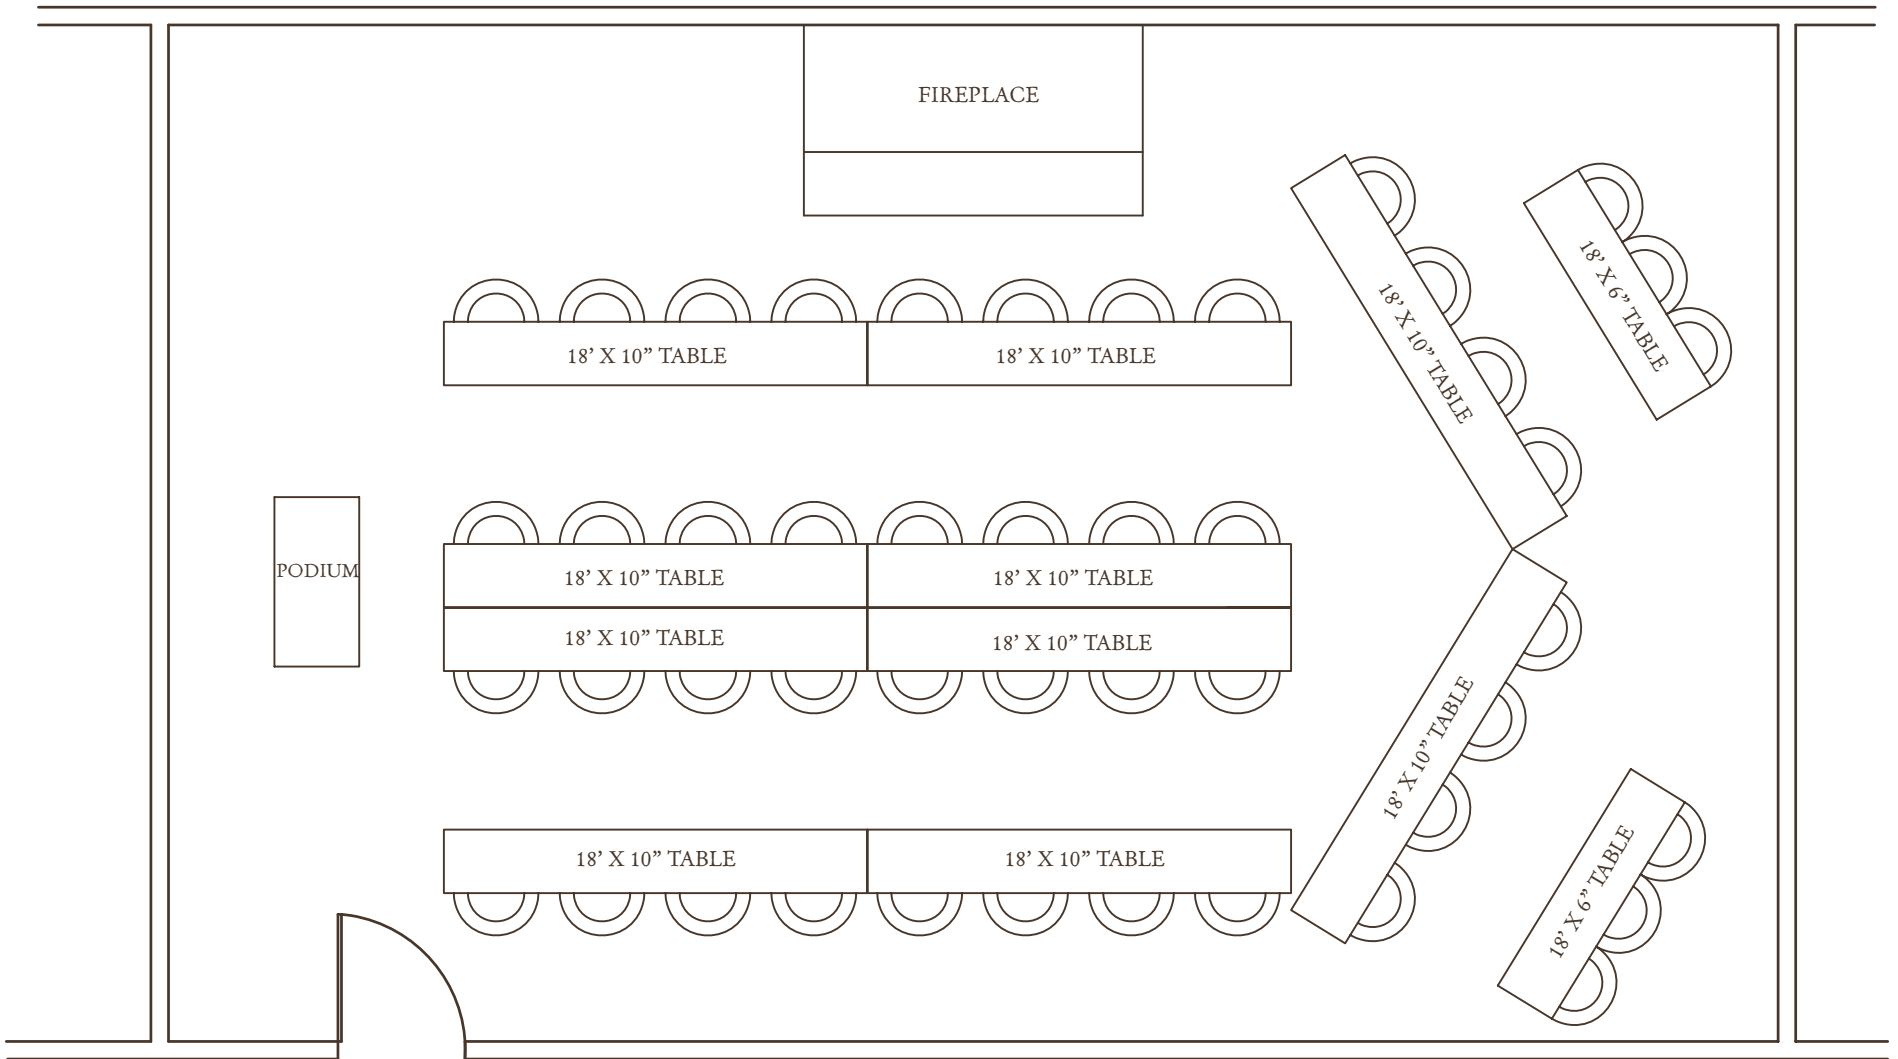

CONFERENCE ROOM FLOOR PLAN

GROUP SEATING - 66 PEOPLE

912 SQUARE FEET

PATIO HOUSE / MEETING ROOM
GROUP SEATING - 46 PEOPLE
912 SQUARE FEET